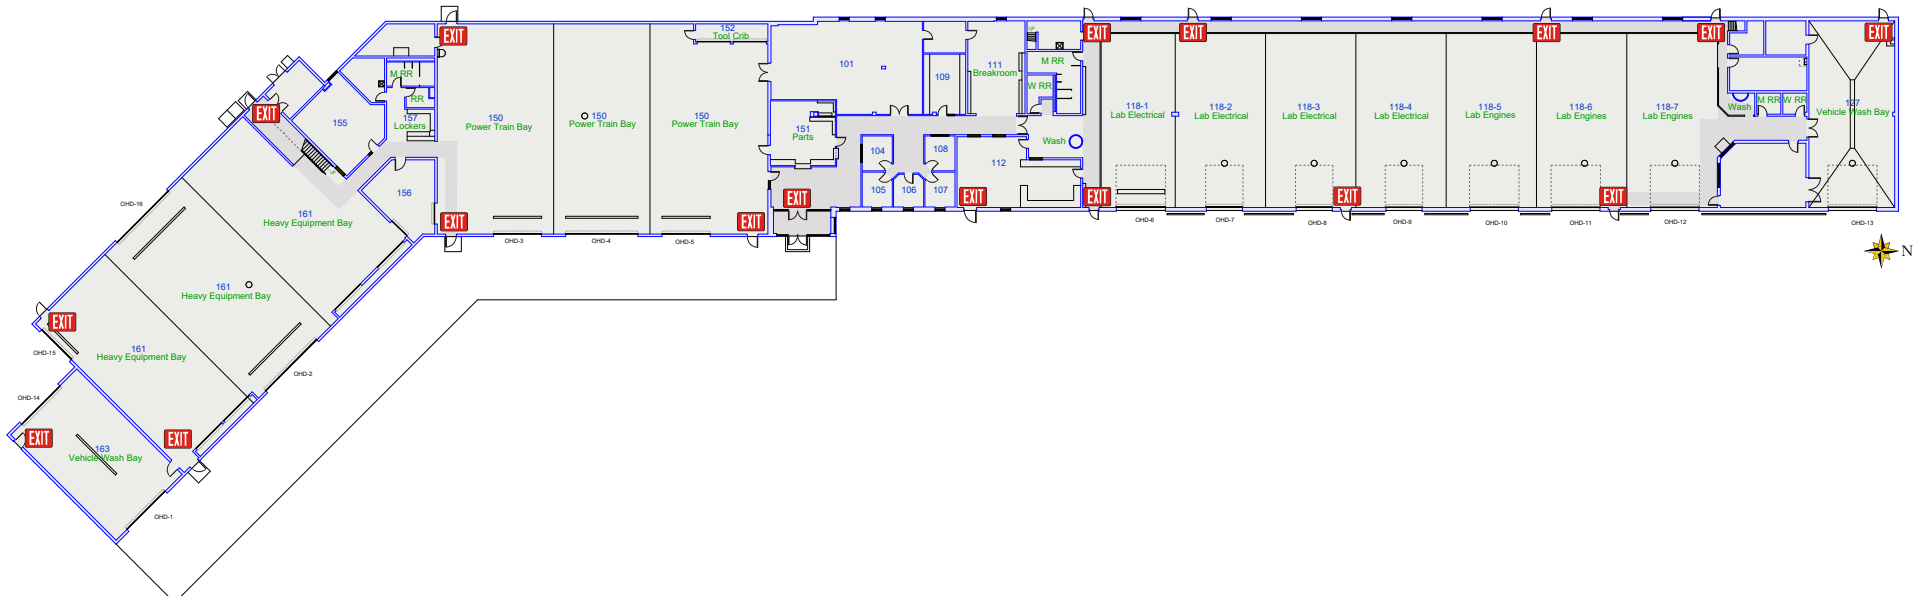

Western Technical College Truck & Heavy Equipment Facility
2719 Larson Street, La Crosse, WI 54603

10/25/2019