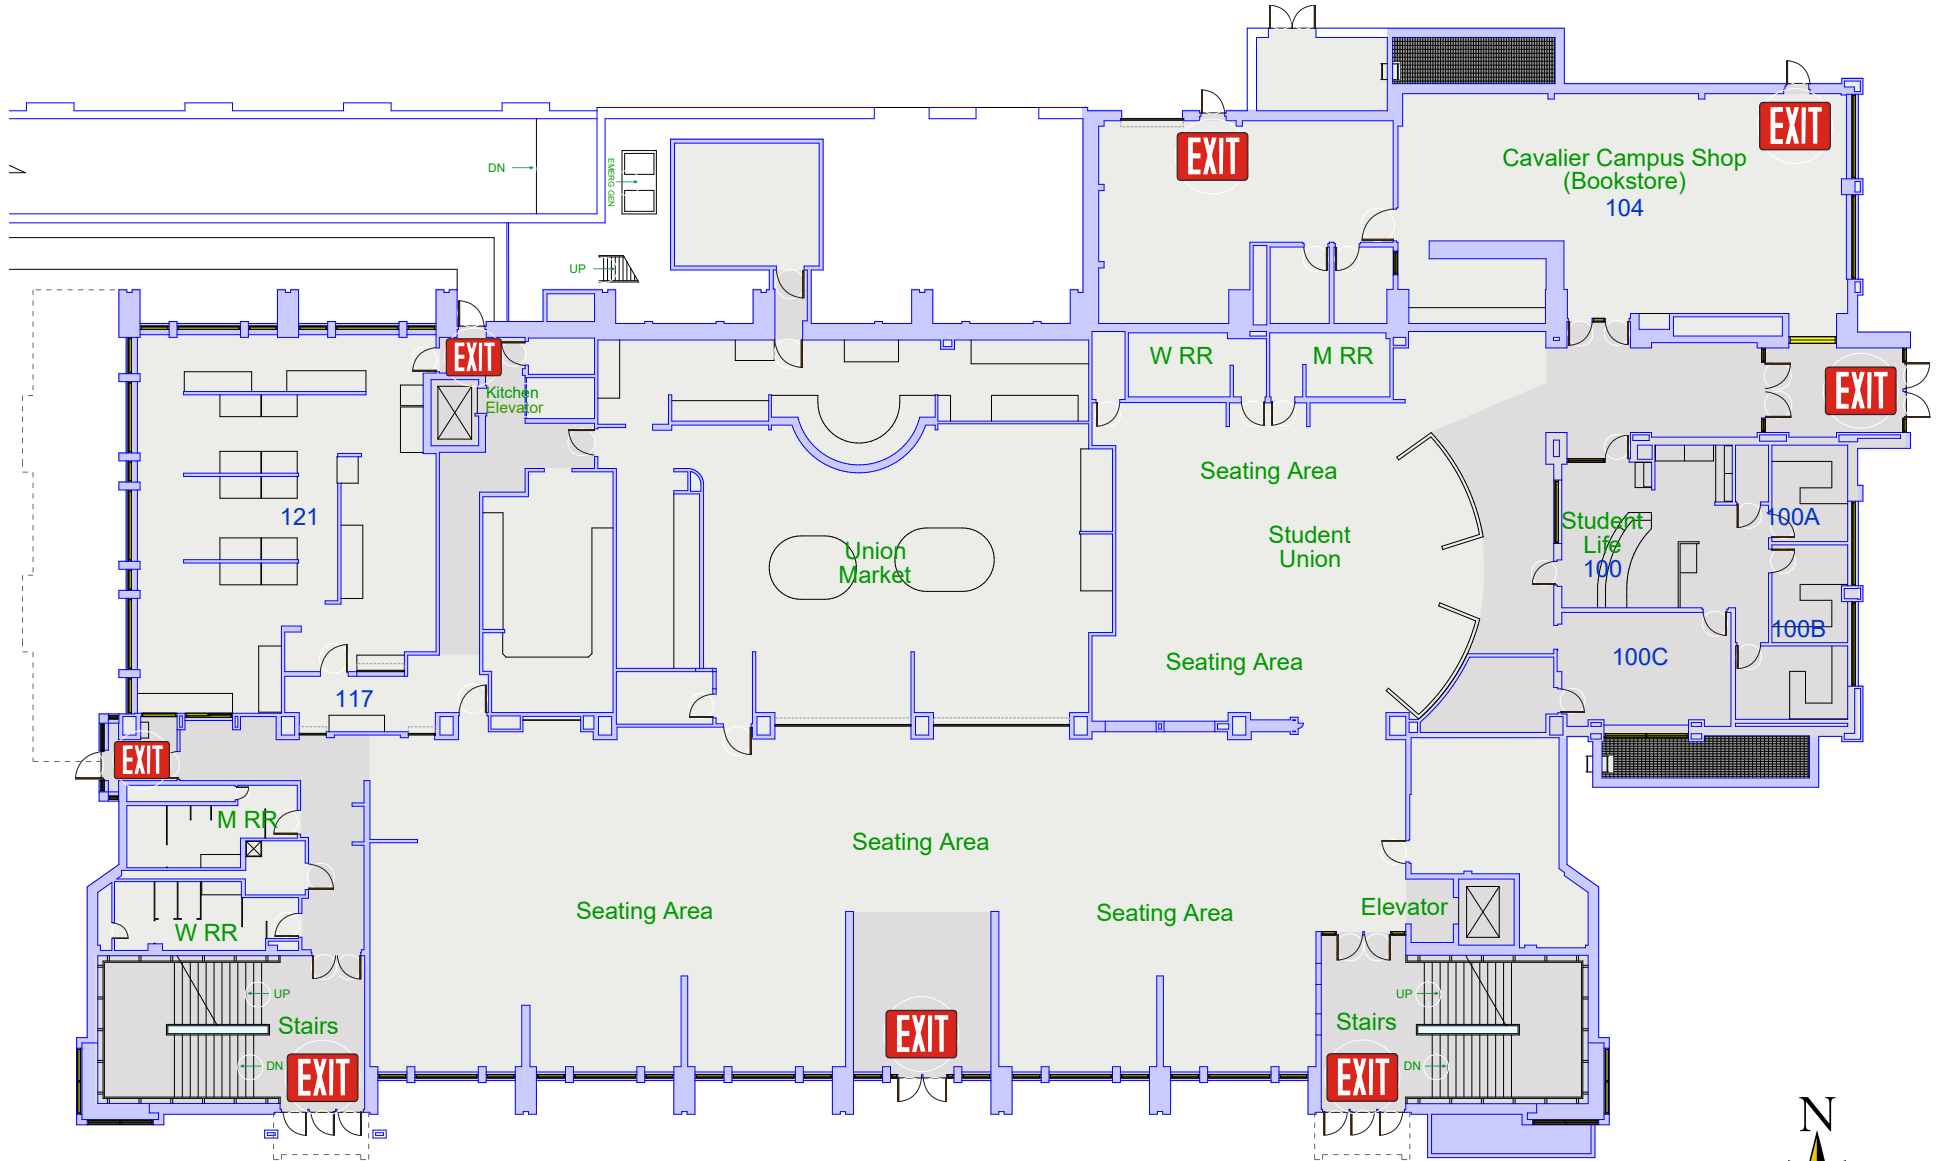

USER OF WESTERN TECHNICAL COLLEGE'S IMAGES ACCEPTS ALL RESPONSIBILITY FOR VERIFICATION OF INFORMATION SHOWN

Kumm Center
First Floor - 23,789 SF